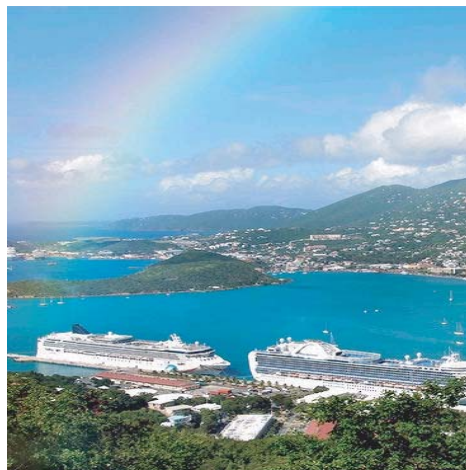

# CARNIVAL DREAM

**JANUARY 15, 2011**

Celebrate the new year on an Eastern Caribbean Cruise onboard Carnival's Dream ship. This 7 day adventure departs from Port Canaveral, Florida and takes you to visit Nassau, St. Thomas, and St. Maarten. The ship includes an 18-hole mini golf course, The Seaside Theatre, Jackpot Casino, Sam's Piano Bar, dance club, bars & lounges, The Cloud 9 Spa, Fitness Center, dining options, and 24-hour room service.

## Shore Excursions

**\*Nassau\***

Atlantis Aquaventure, Dolphin Swim, Catamaran Snorkeling

**\*St. Thomas\***

Underwater Adventure, Caribbean Parasailing, Sunset Cruise

**\*St. Maarten\***

Harley Ride in Paradise, Horseback Adventure, Power Rafting

~More excursions available~

*the Fun Ships* **Carnival**  
The Most Popular Cruise Line in the World!

Inside Cabin from \$440 Oceanview Cabin from \$550 Balcony Cabin from \$790

Prices are per person, based on double occupancy, subject to change and availability. Taxes & fees are an additional \$230.51 and are subject to change. Airfare available at an additional cost. Travel insurance recommended.